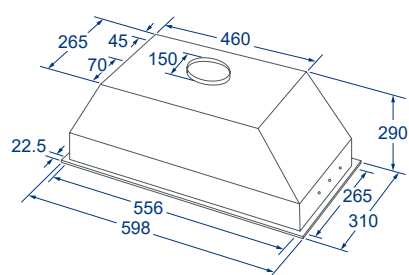

# Specifications.

巴弗全隱藏/中島排油煙機

BS-9008BF35

BS-9009BF35

**BS-9006BF31**

**BS-9012BF31**

**BS-9009BF31**