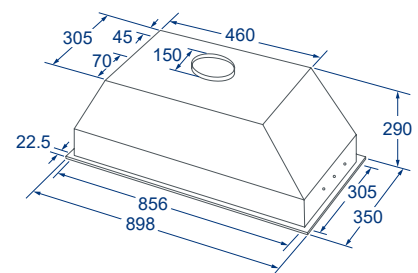

# Specifications.

巴弗全隱藏/中島排油煙機

BS-9008BF35

BS-9009BF35

**BS-9006BF31**

**BS-9012BF31**

**BS-9009BF31**