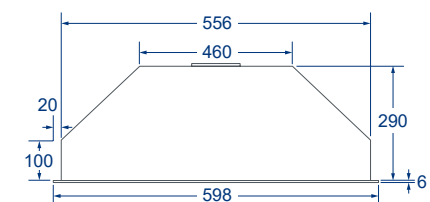

# Specifications.

巴弗全隱藏/中島排油煙機

BS-9008BF35

BS-9009BF35

**BS-9006BF31**

**BS-9012BF31**

**BS-9009BF31**