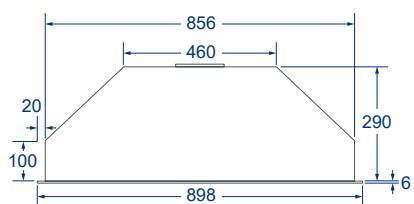

# Specifications.

巴弗全隱藏/中島排油煙機

BS-9008BF35

BS-9009BF35

**BS-9006BF31**

**BS-9012BF31**

**BS-9009BF31**