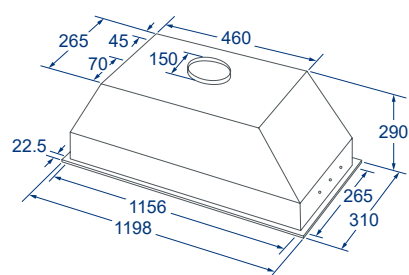

# Specifications.

巴弗全隱藏/中島排油煙機

BS-9008BF35

BS-9009BF35

**BS-9006BF31**

**BS-9012BF31**

**BS-9009BF31**