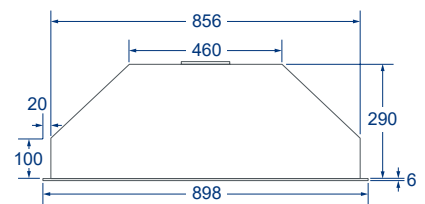

# Specifications.

巴弗全隱藏/中島排油煙機

BS-9008BF35

BS-9009BF35

**BS-9006BF31**

**BS-9012BF31**

**BS-9009BF31**