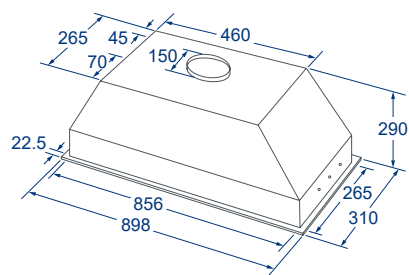

# Specifications.

巴弗全隱藏/中島排油煙機

BS-9008BF35

BS-9009BF35

**BS-9006BF31**

**BS-9012BF31**

**BS-9009BF31**