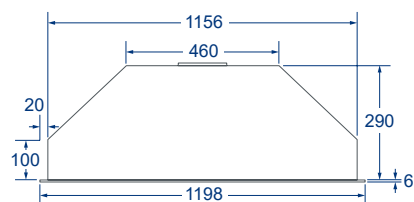

# Specifications.

巴弗全隱藏/中島排油煙機

BS-9008BF35

BS-9009BF35

**BS-9006BF31**

**BS-9012BF31**

**BS-9009BF31**